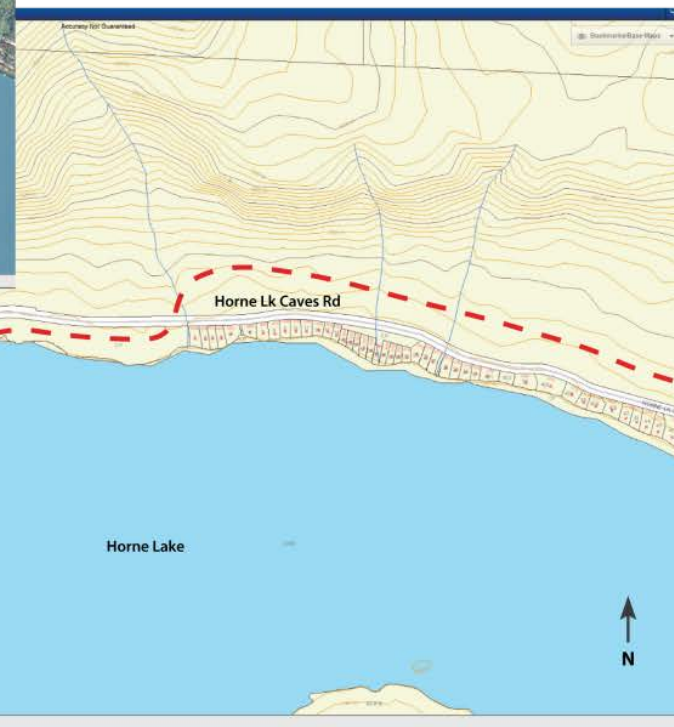

Proposed BQR-ACRD Regional Trail September 2018

Big Rock Map

Showing Potential Trail Route
out of Strata Lands to
Horne Lake Regional Park