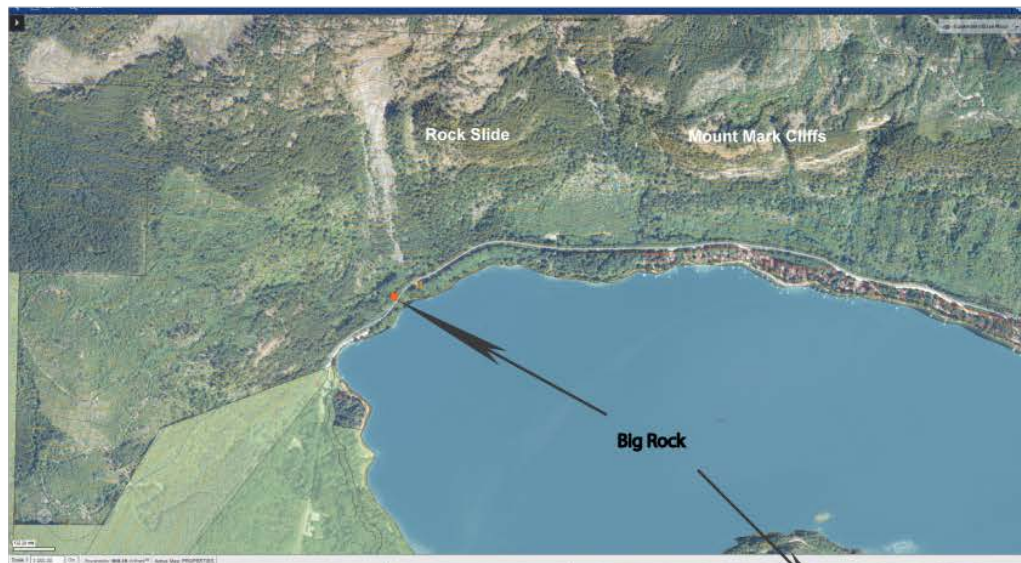

Proposed BQR-ACRD Regional Trail September 2018

Big Rock Map

Showing Potential Trail Route
out of Strata Lands to
Horne Lake Regional Park