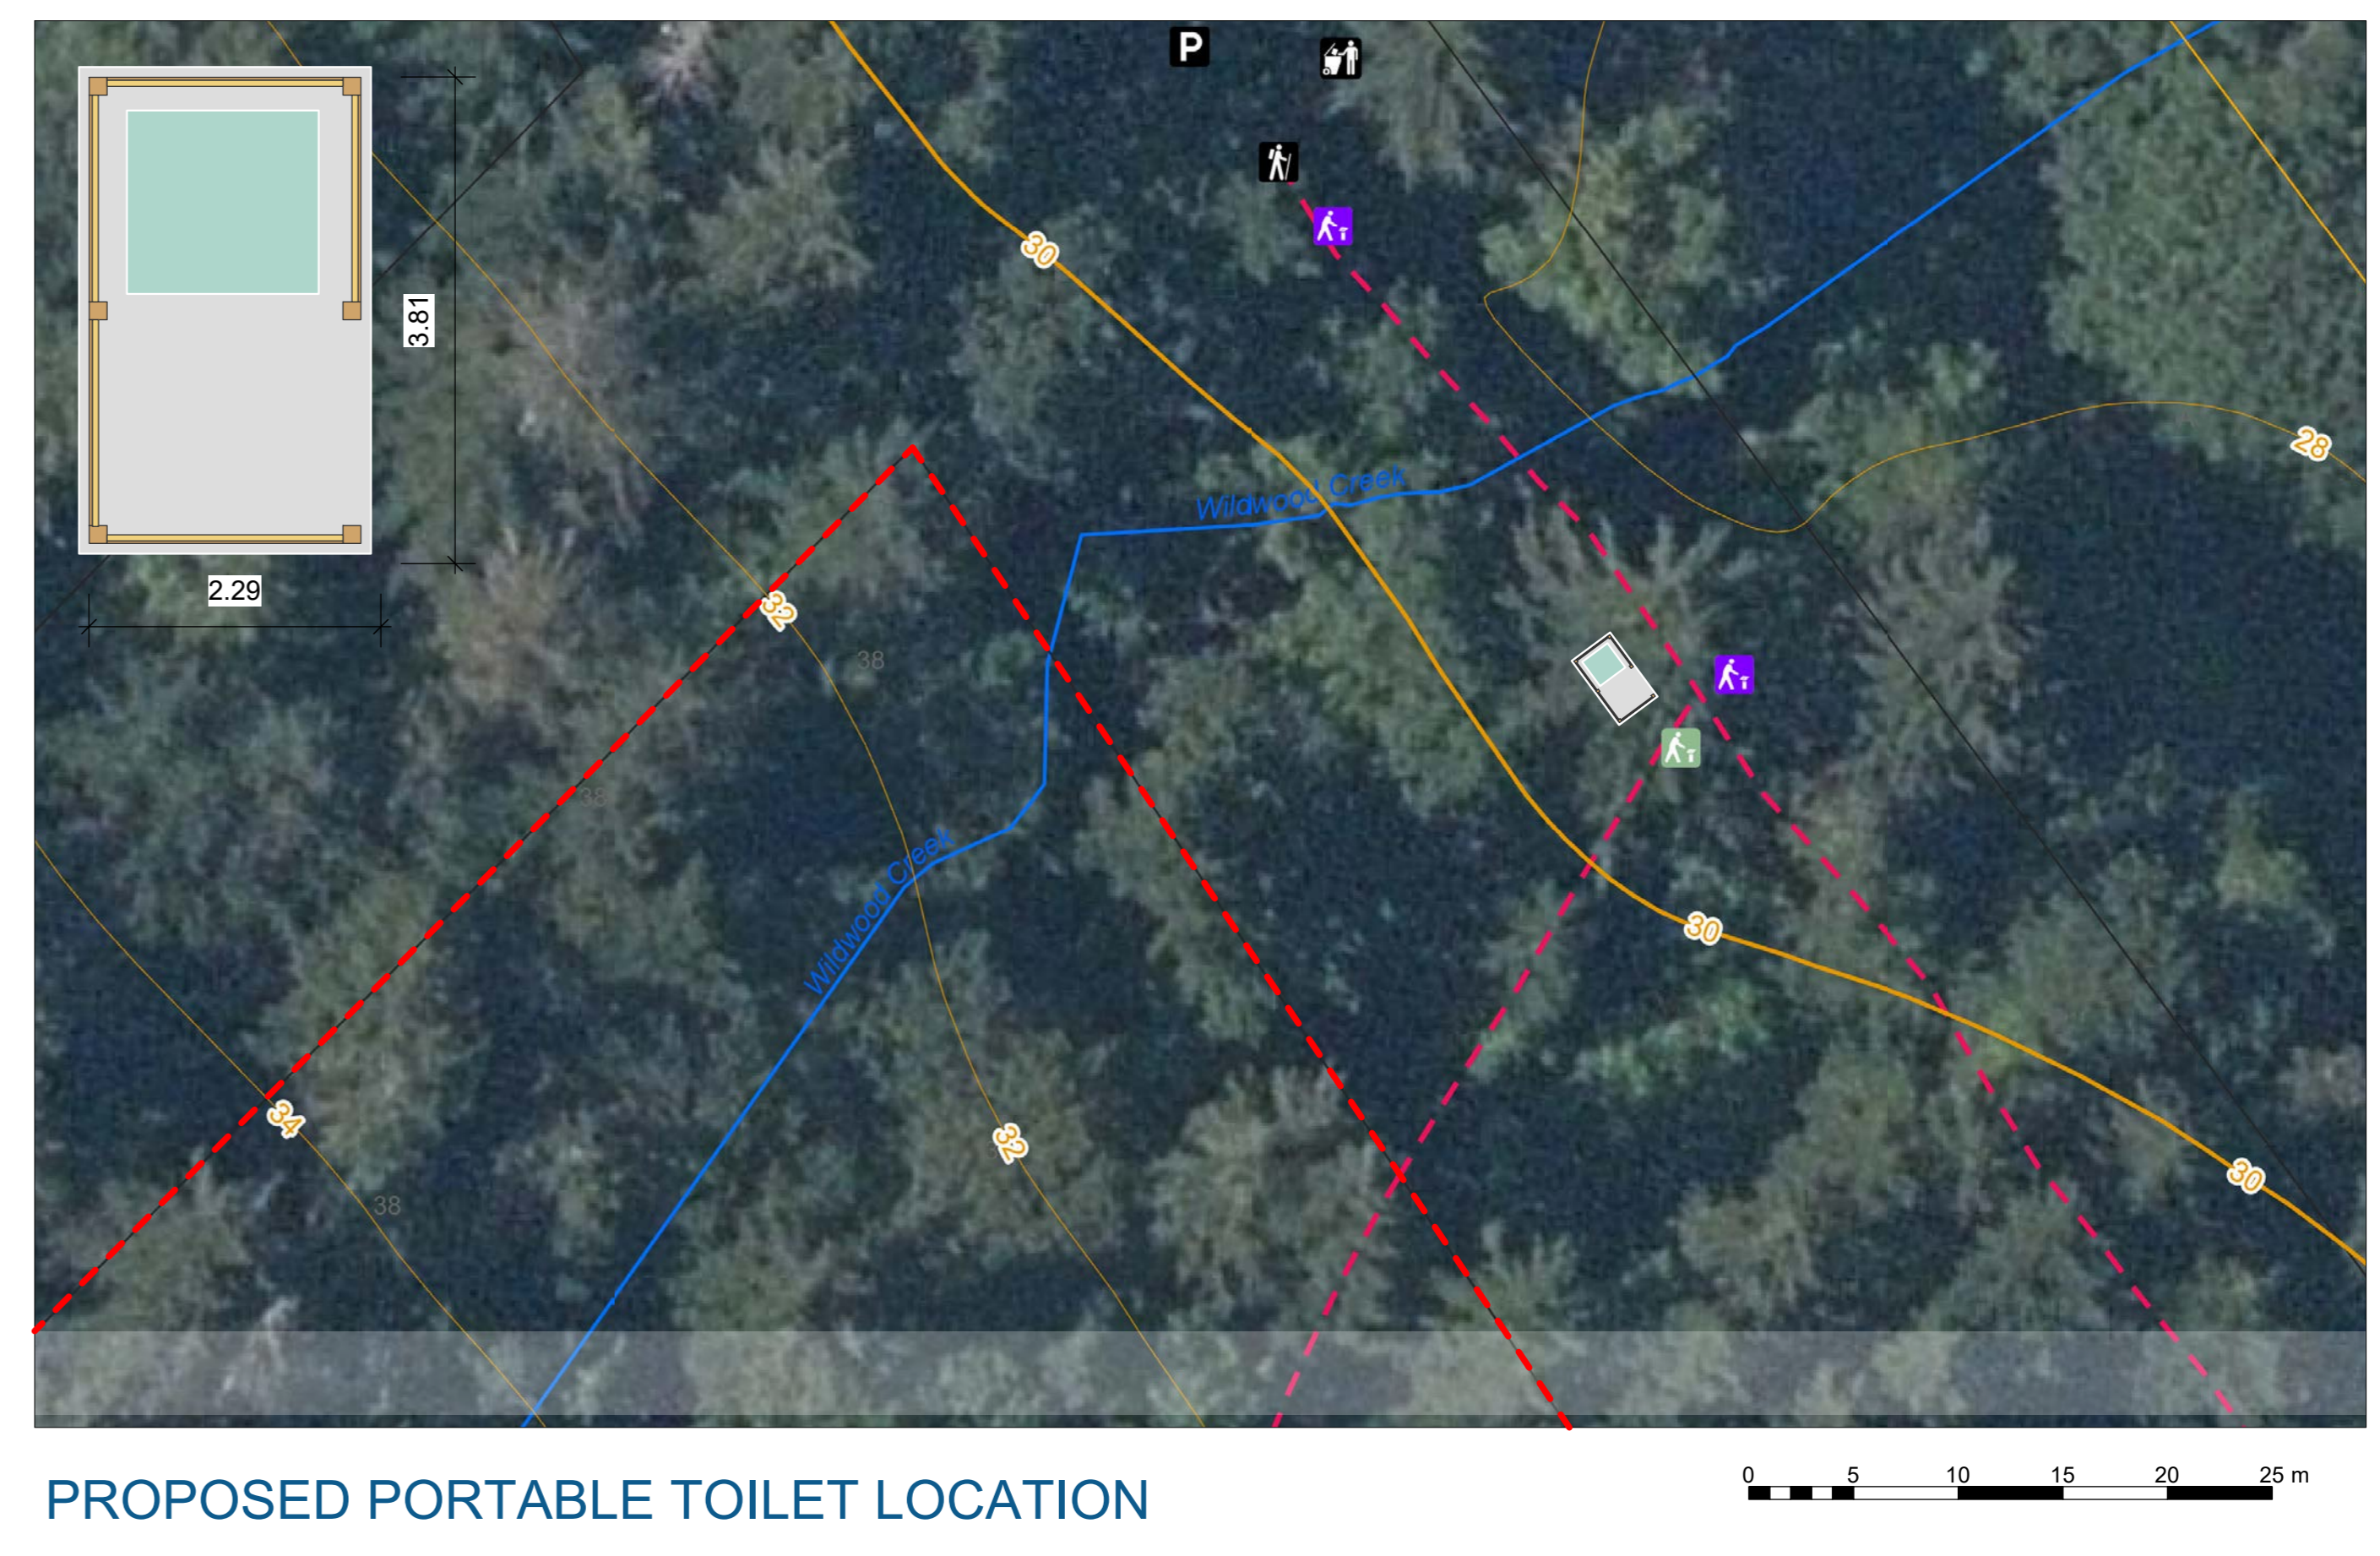

PROPOSED PORTABLE TOILET LOCATION