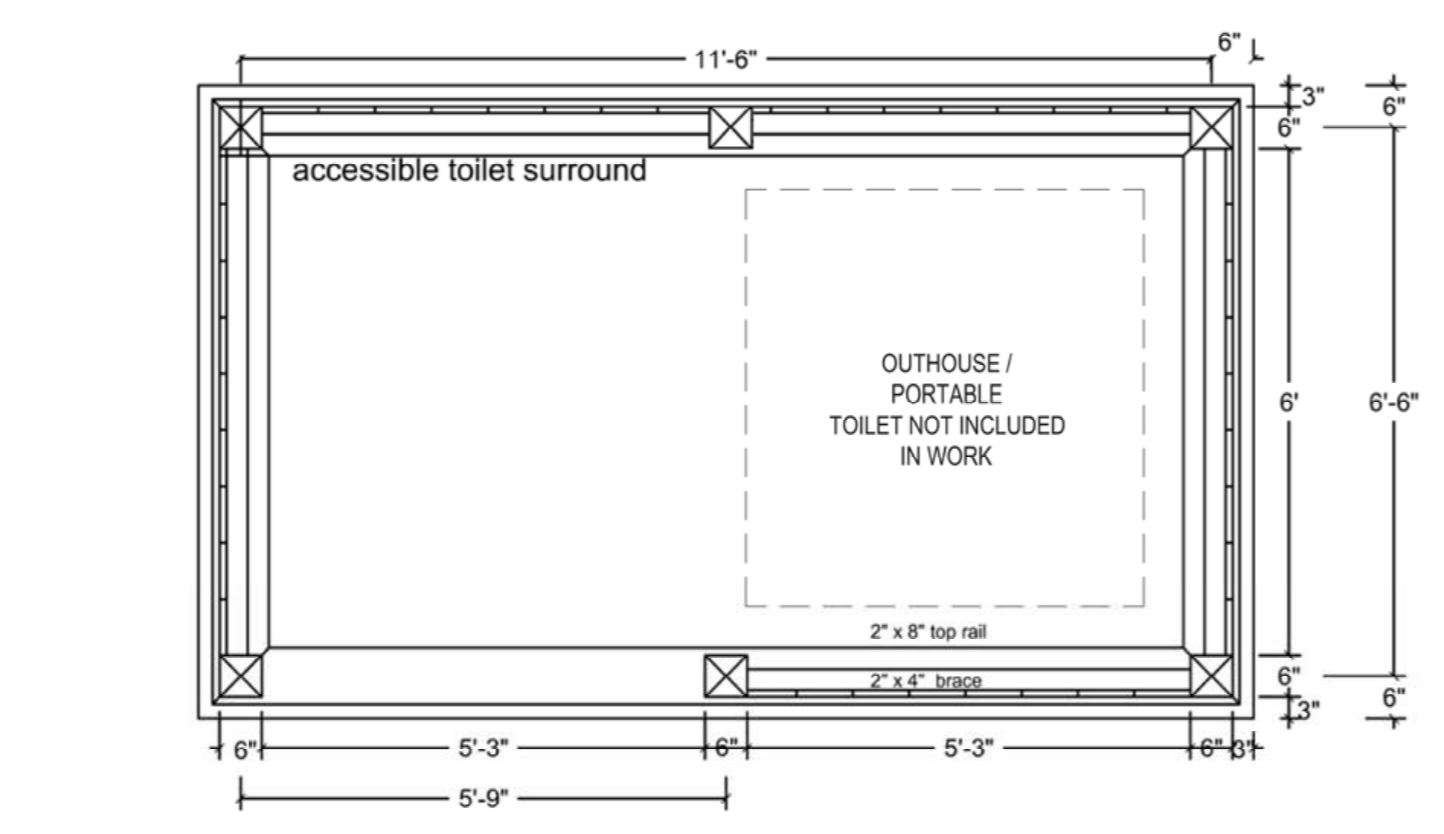

PORTABLE TOILET SURROUND