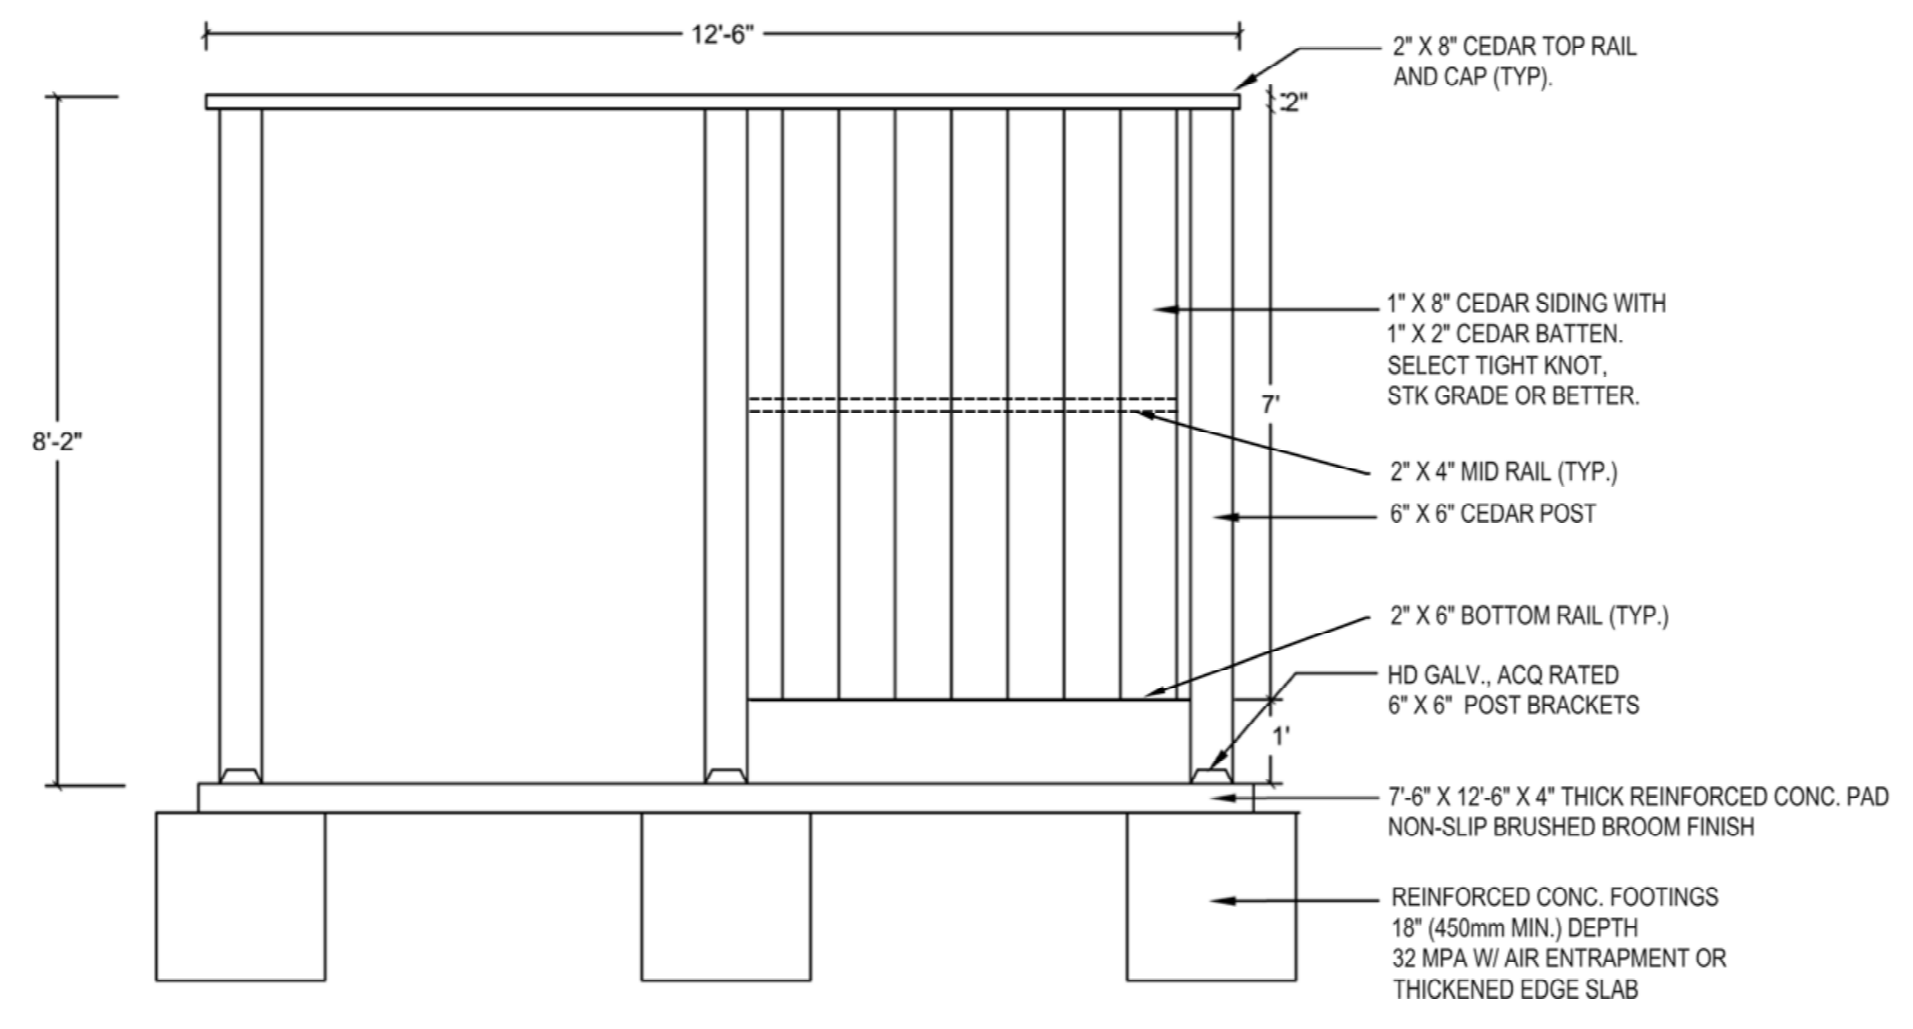

PORTABLE TOILET SURROUND