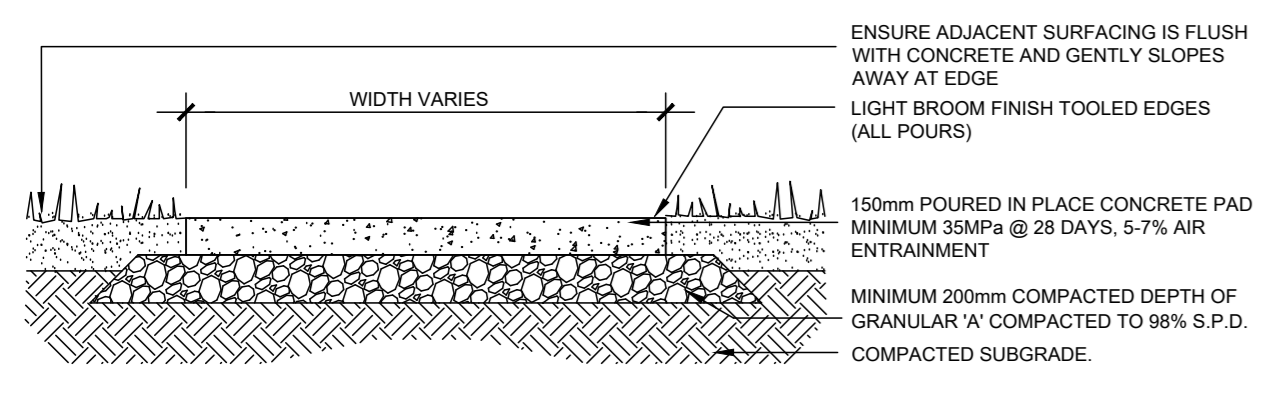

CONCRETE PAD