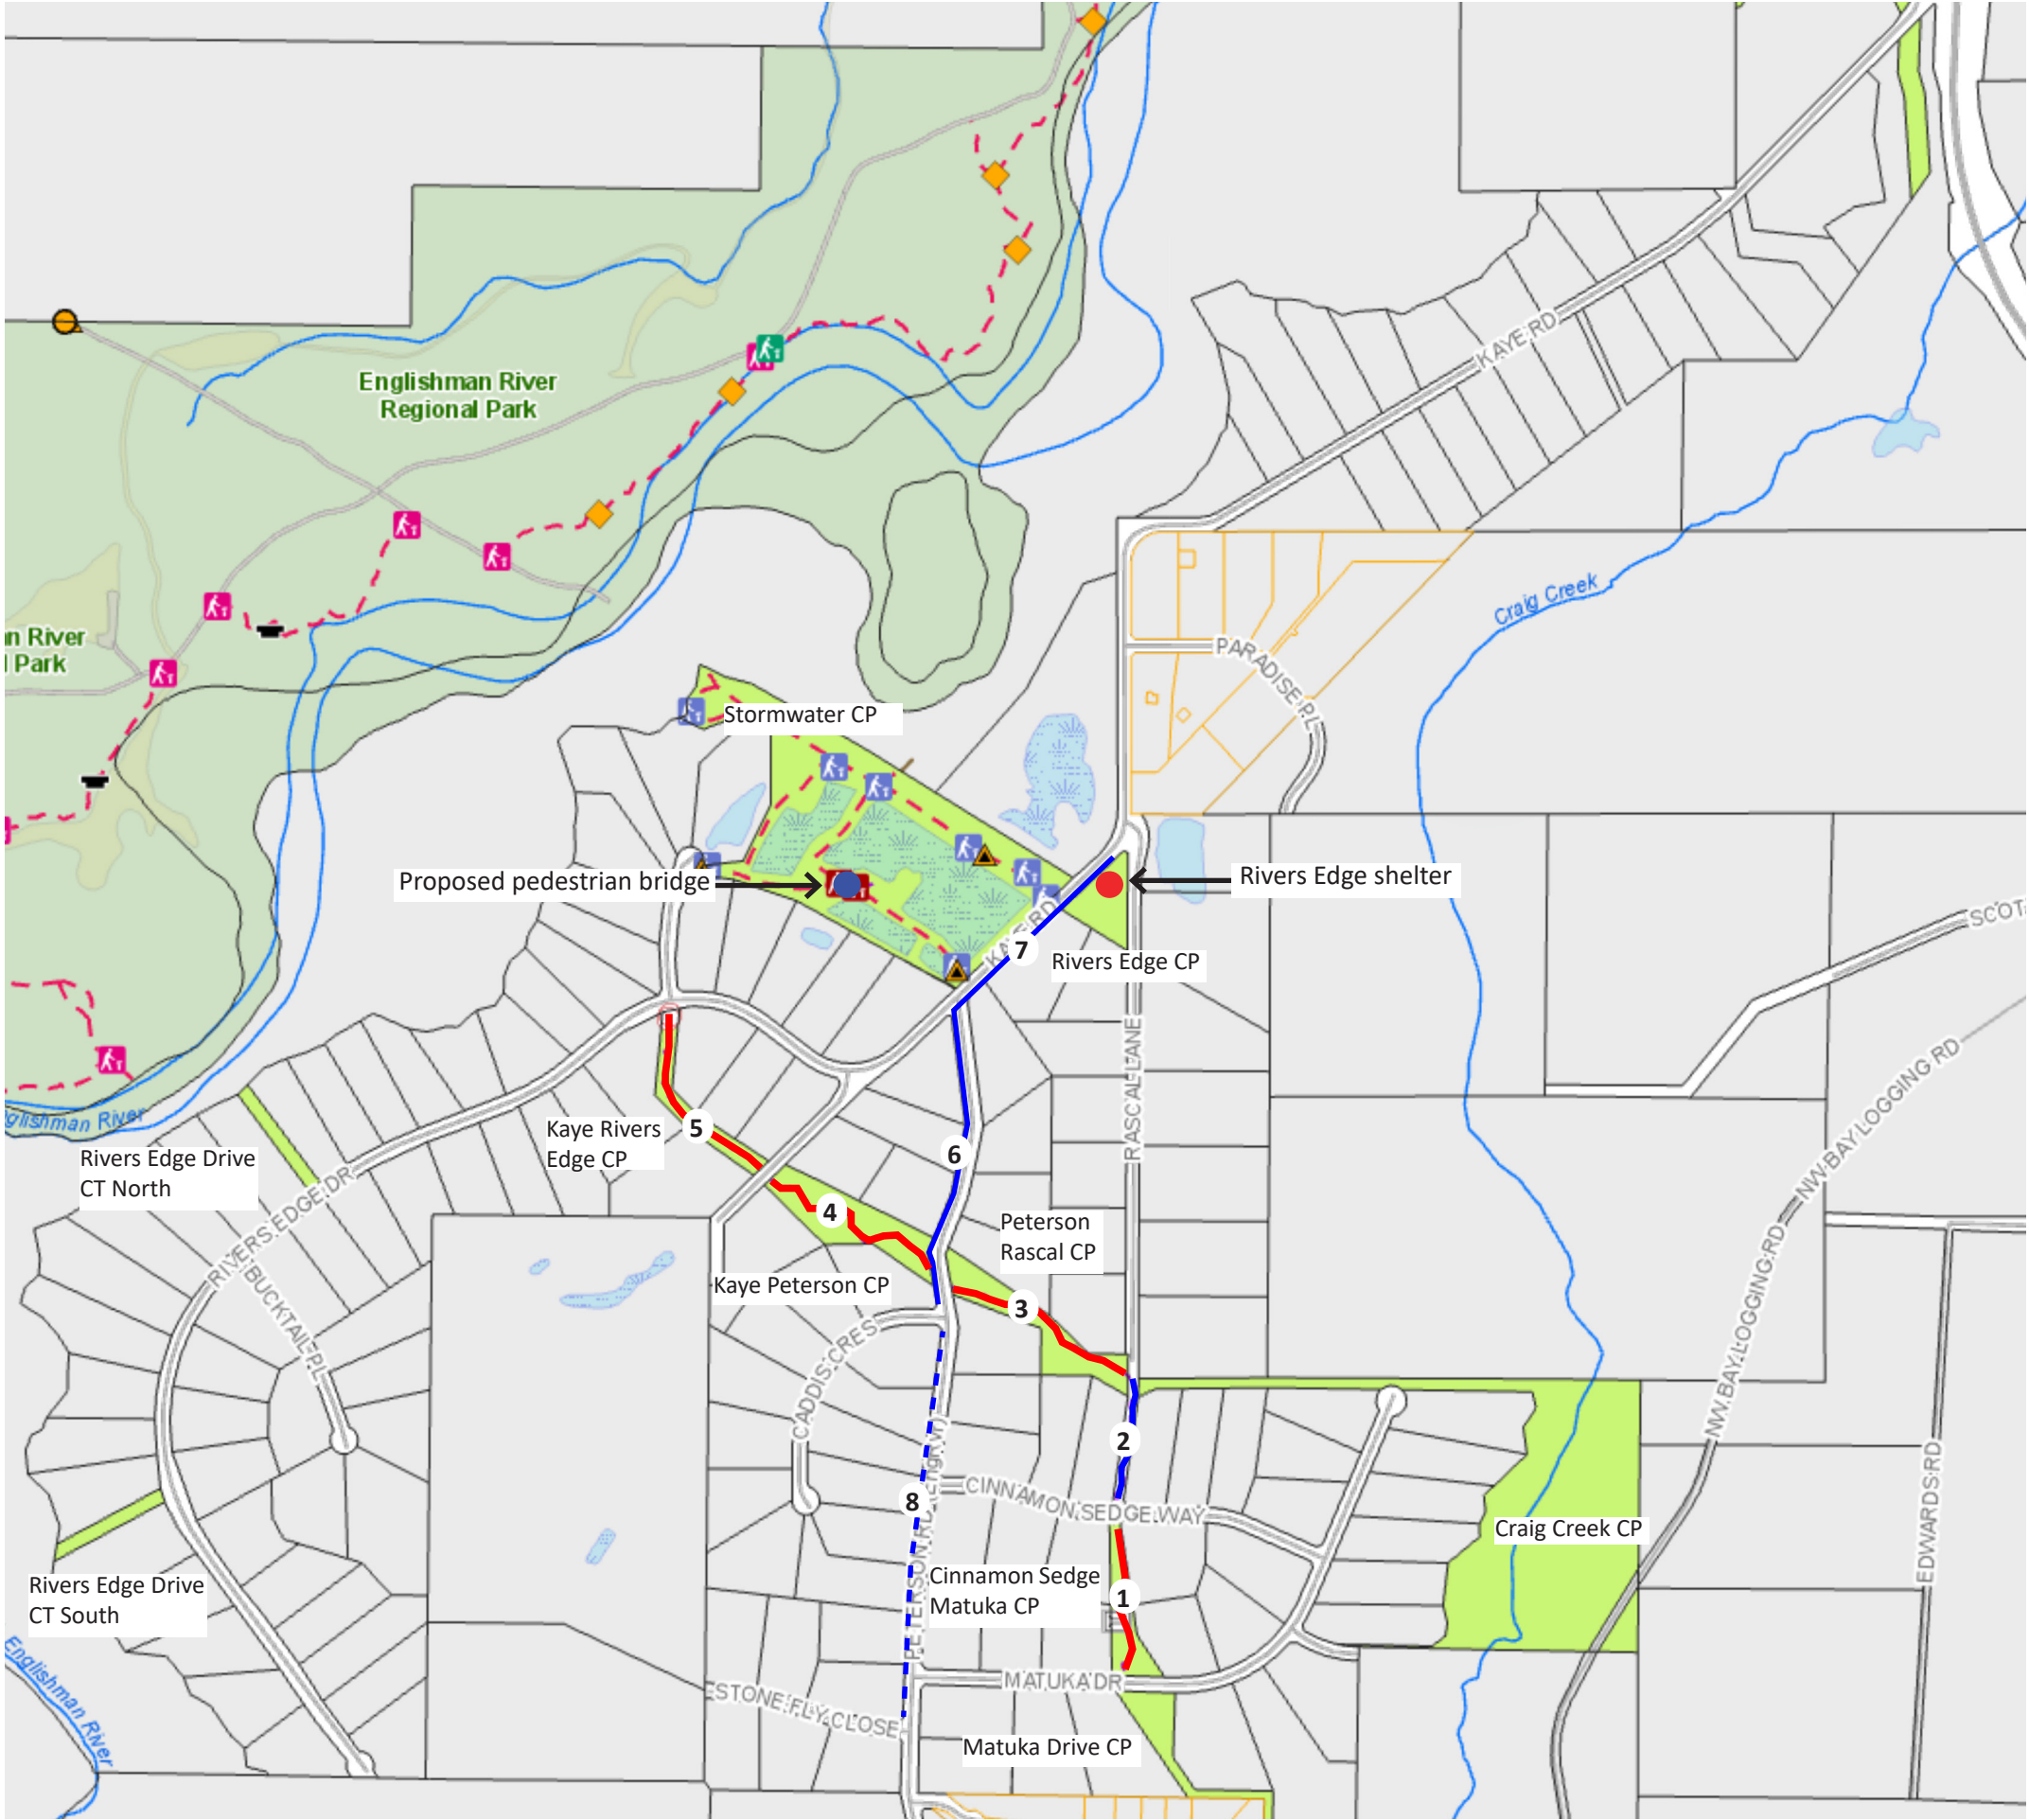

# RIVERS EDGE COMMUNITY TRAIL NETWORK PLAN

## LEGEND

- ① Trail Section Number
- Improved Trails in RDN Parks
- Proposed Trails on MoTI Right-of-Way
- - - Provisional Trails on MoTI Right-of-Way
- Existing Park Infrastructure
- Proposed Park Infrastructure
- RDN Community Park and Trail Lands
- RDN Regional Park Lands