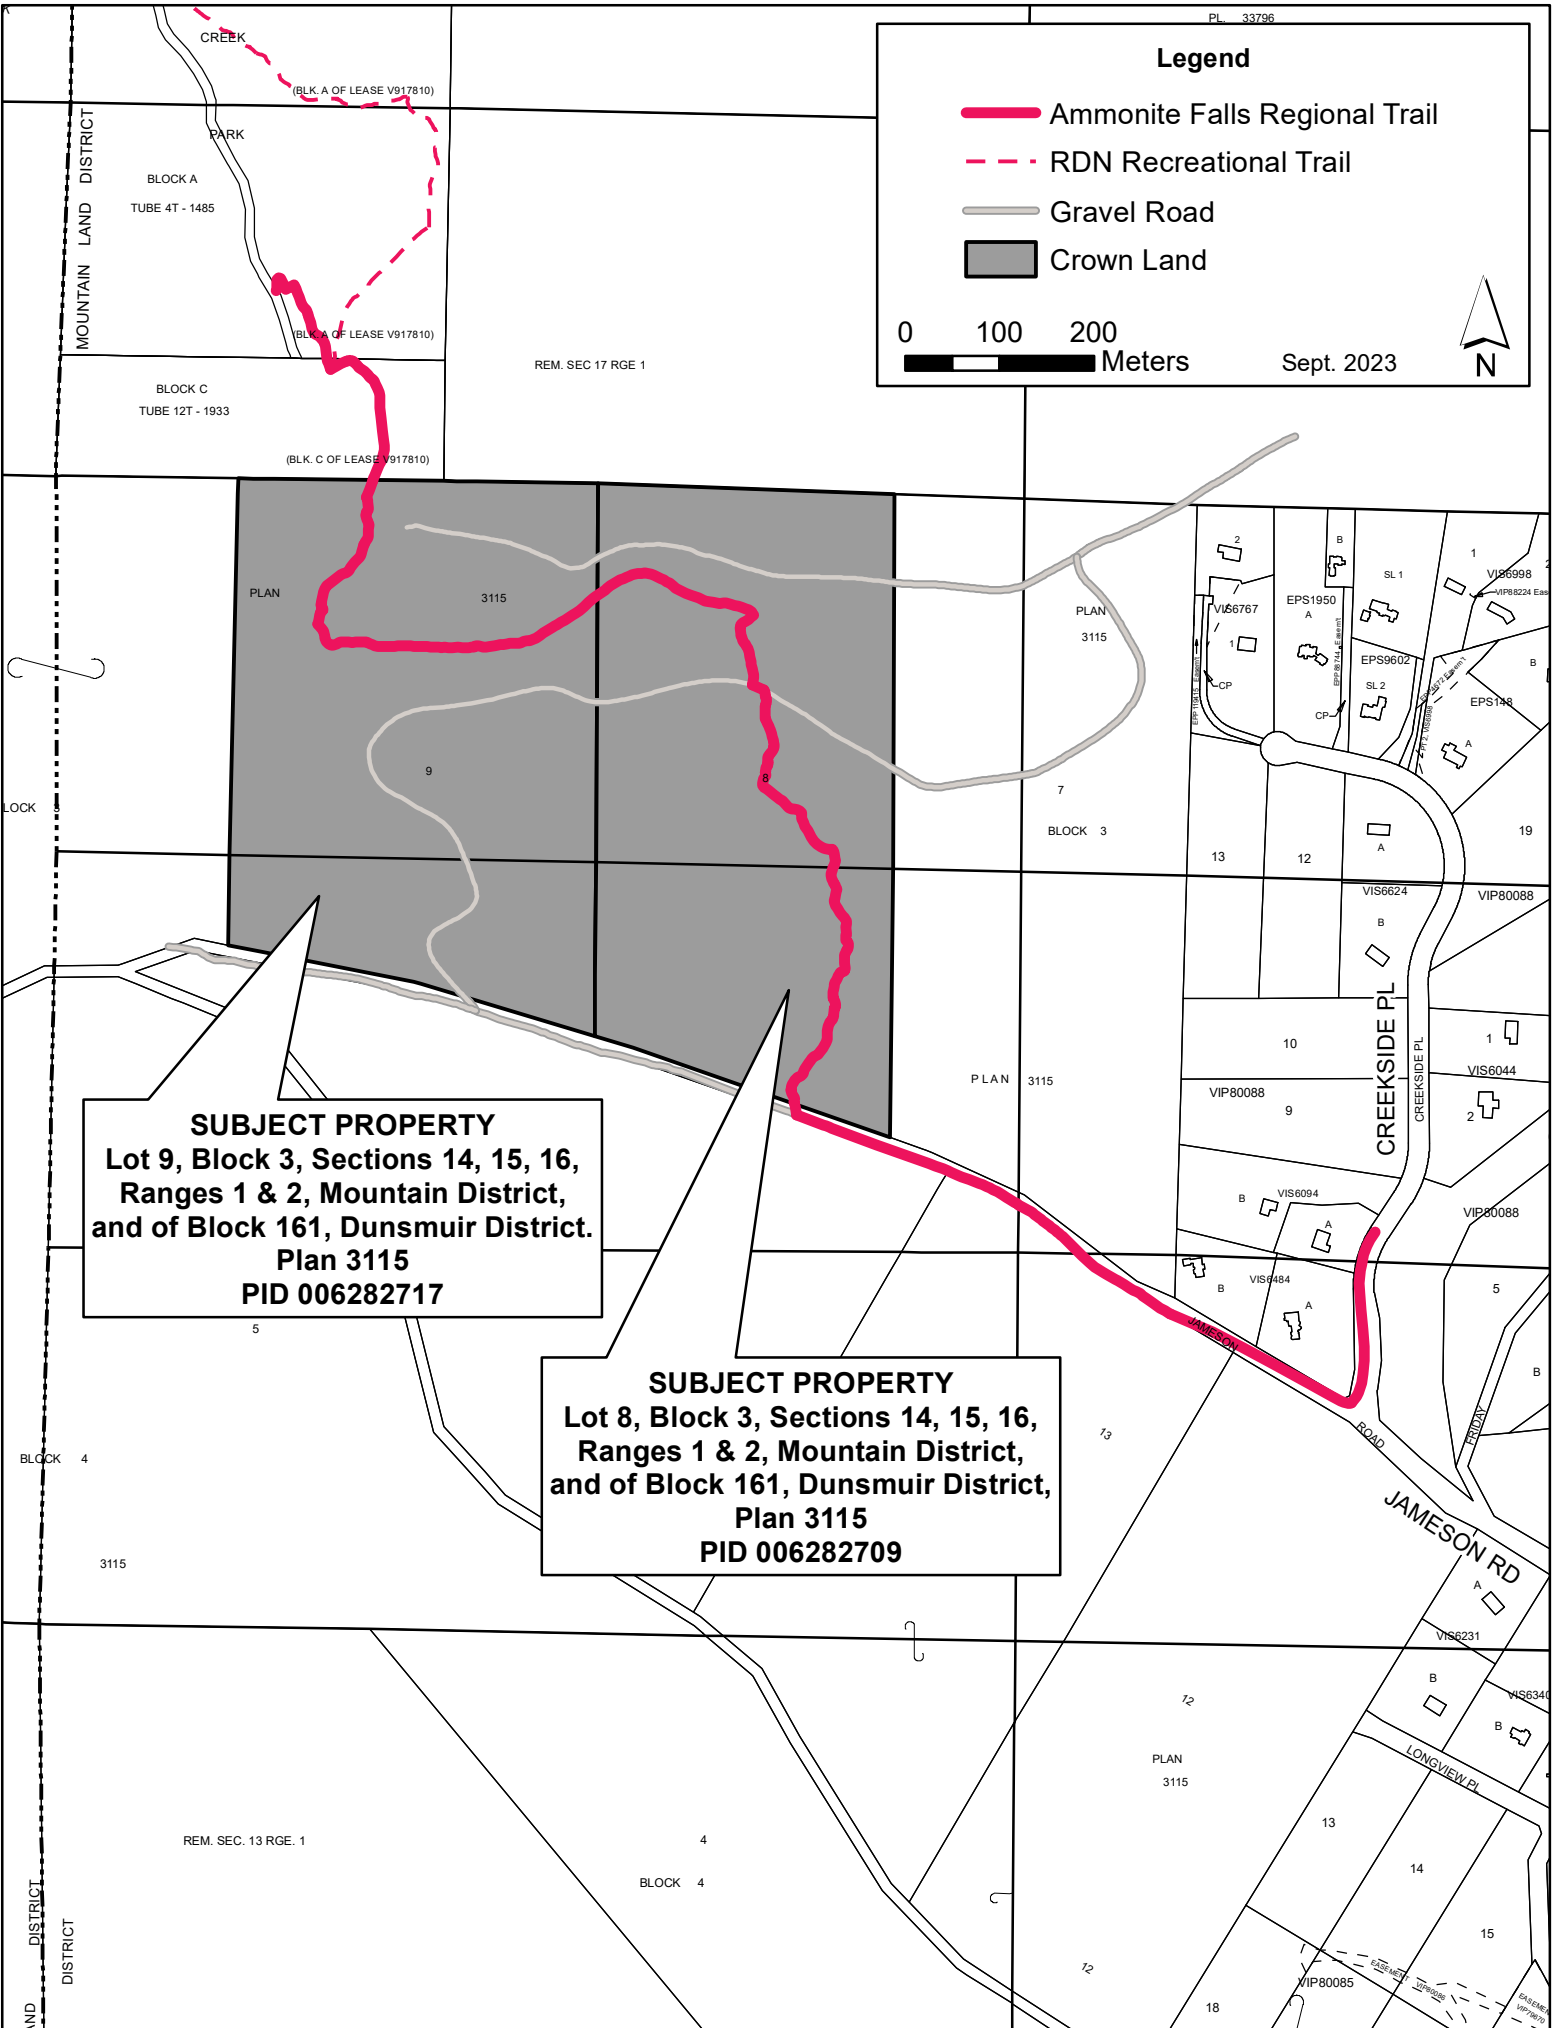

### Legend

-  Ammonite Falls Regional Trail
-  RDN Recreational Trail
-  Gravel Road
-  Crown Land

0 100 200  
Meters

Sept. 2023

**SUBJECT PROPERTY**  
 Lot 9, Block 3, Sections 14, 15, 16,  
 Ranges 1 & 2, Mountain District,  
 and of Block 161, Dunsmuir District.  
 Plan 3115  
 PID 006282717

**SUBJECT PROPERTY**  
 Lot 8, Block 3, Sections 14, 15, 16,  
 Ranges 1 & 2, Mountain District,  
 and of Block 161, Dunsmuir District,  
 Plan 3115  
 PID 006282709