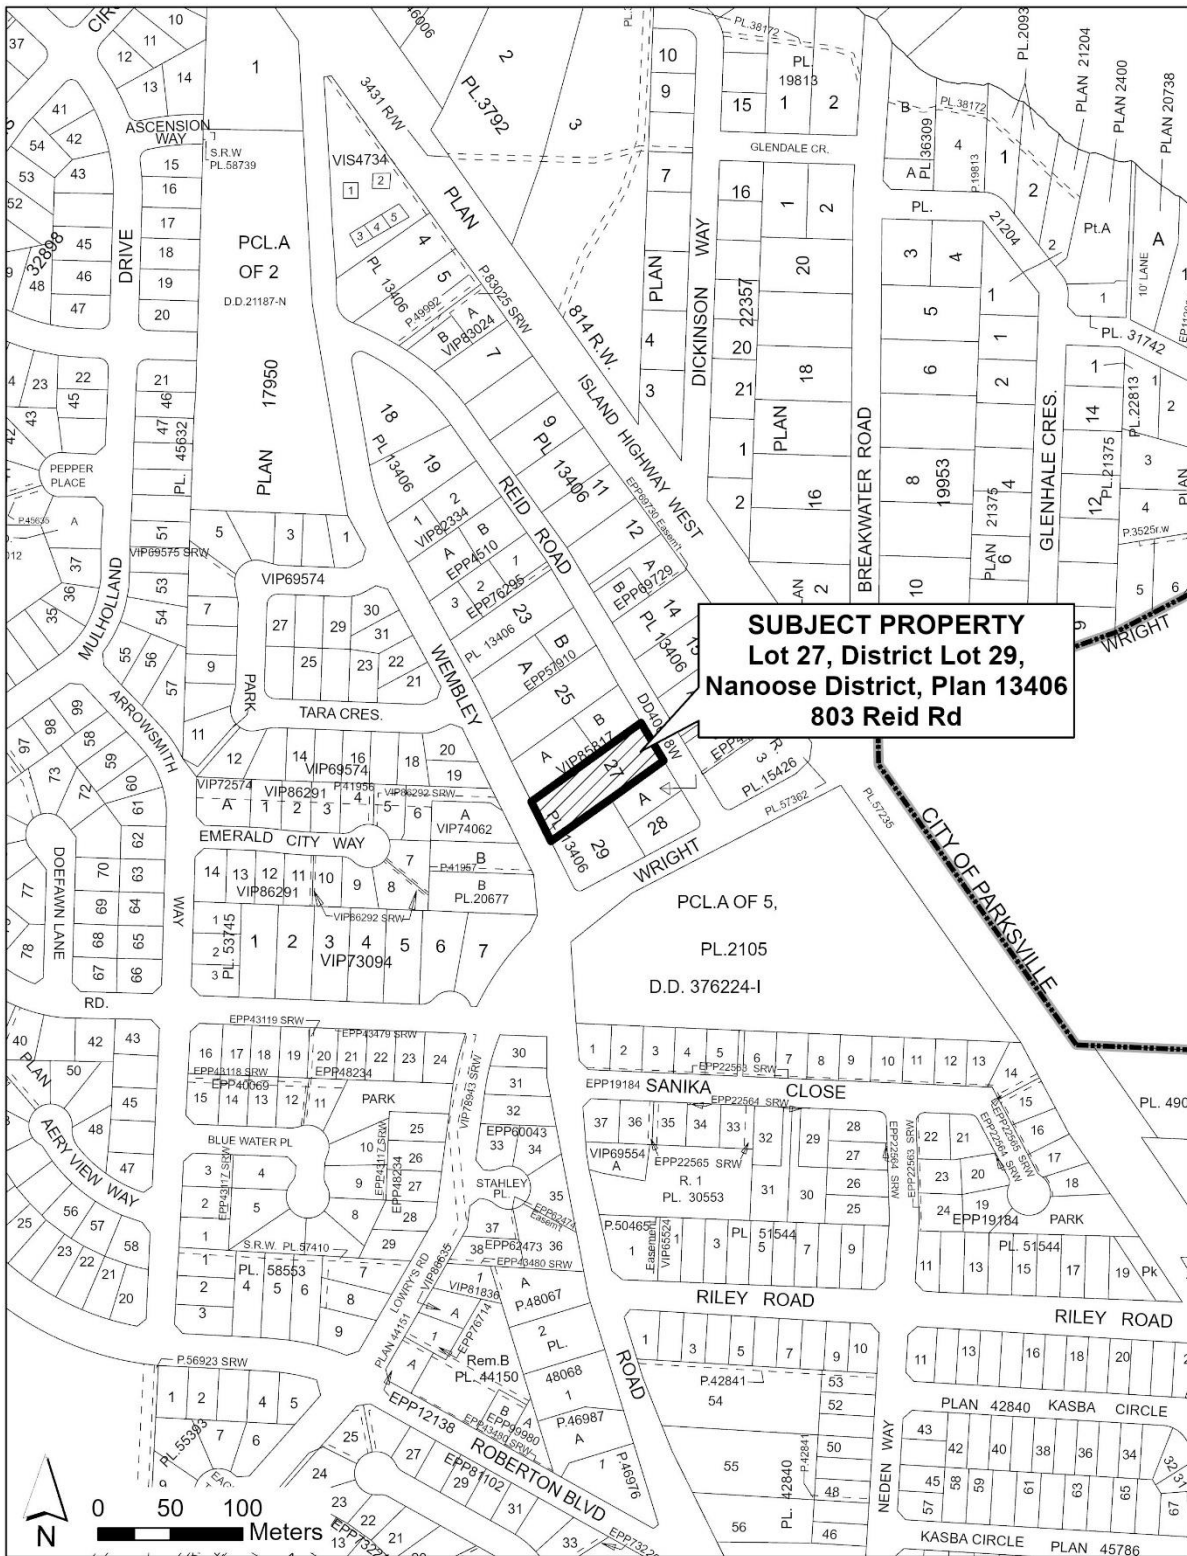

Attachment 1

Subject Property Map

SUBJECT PROPERTY
Lot 27, District Lot 29,
Nanoose District, Plan 13406
803 Reid Rd