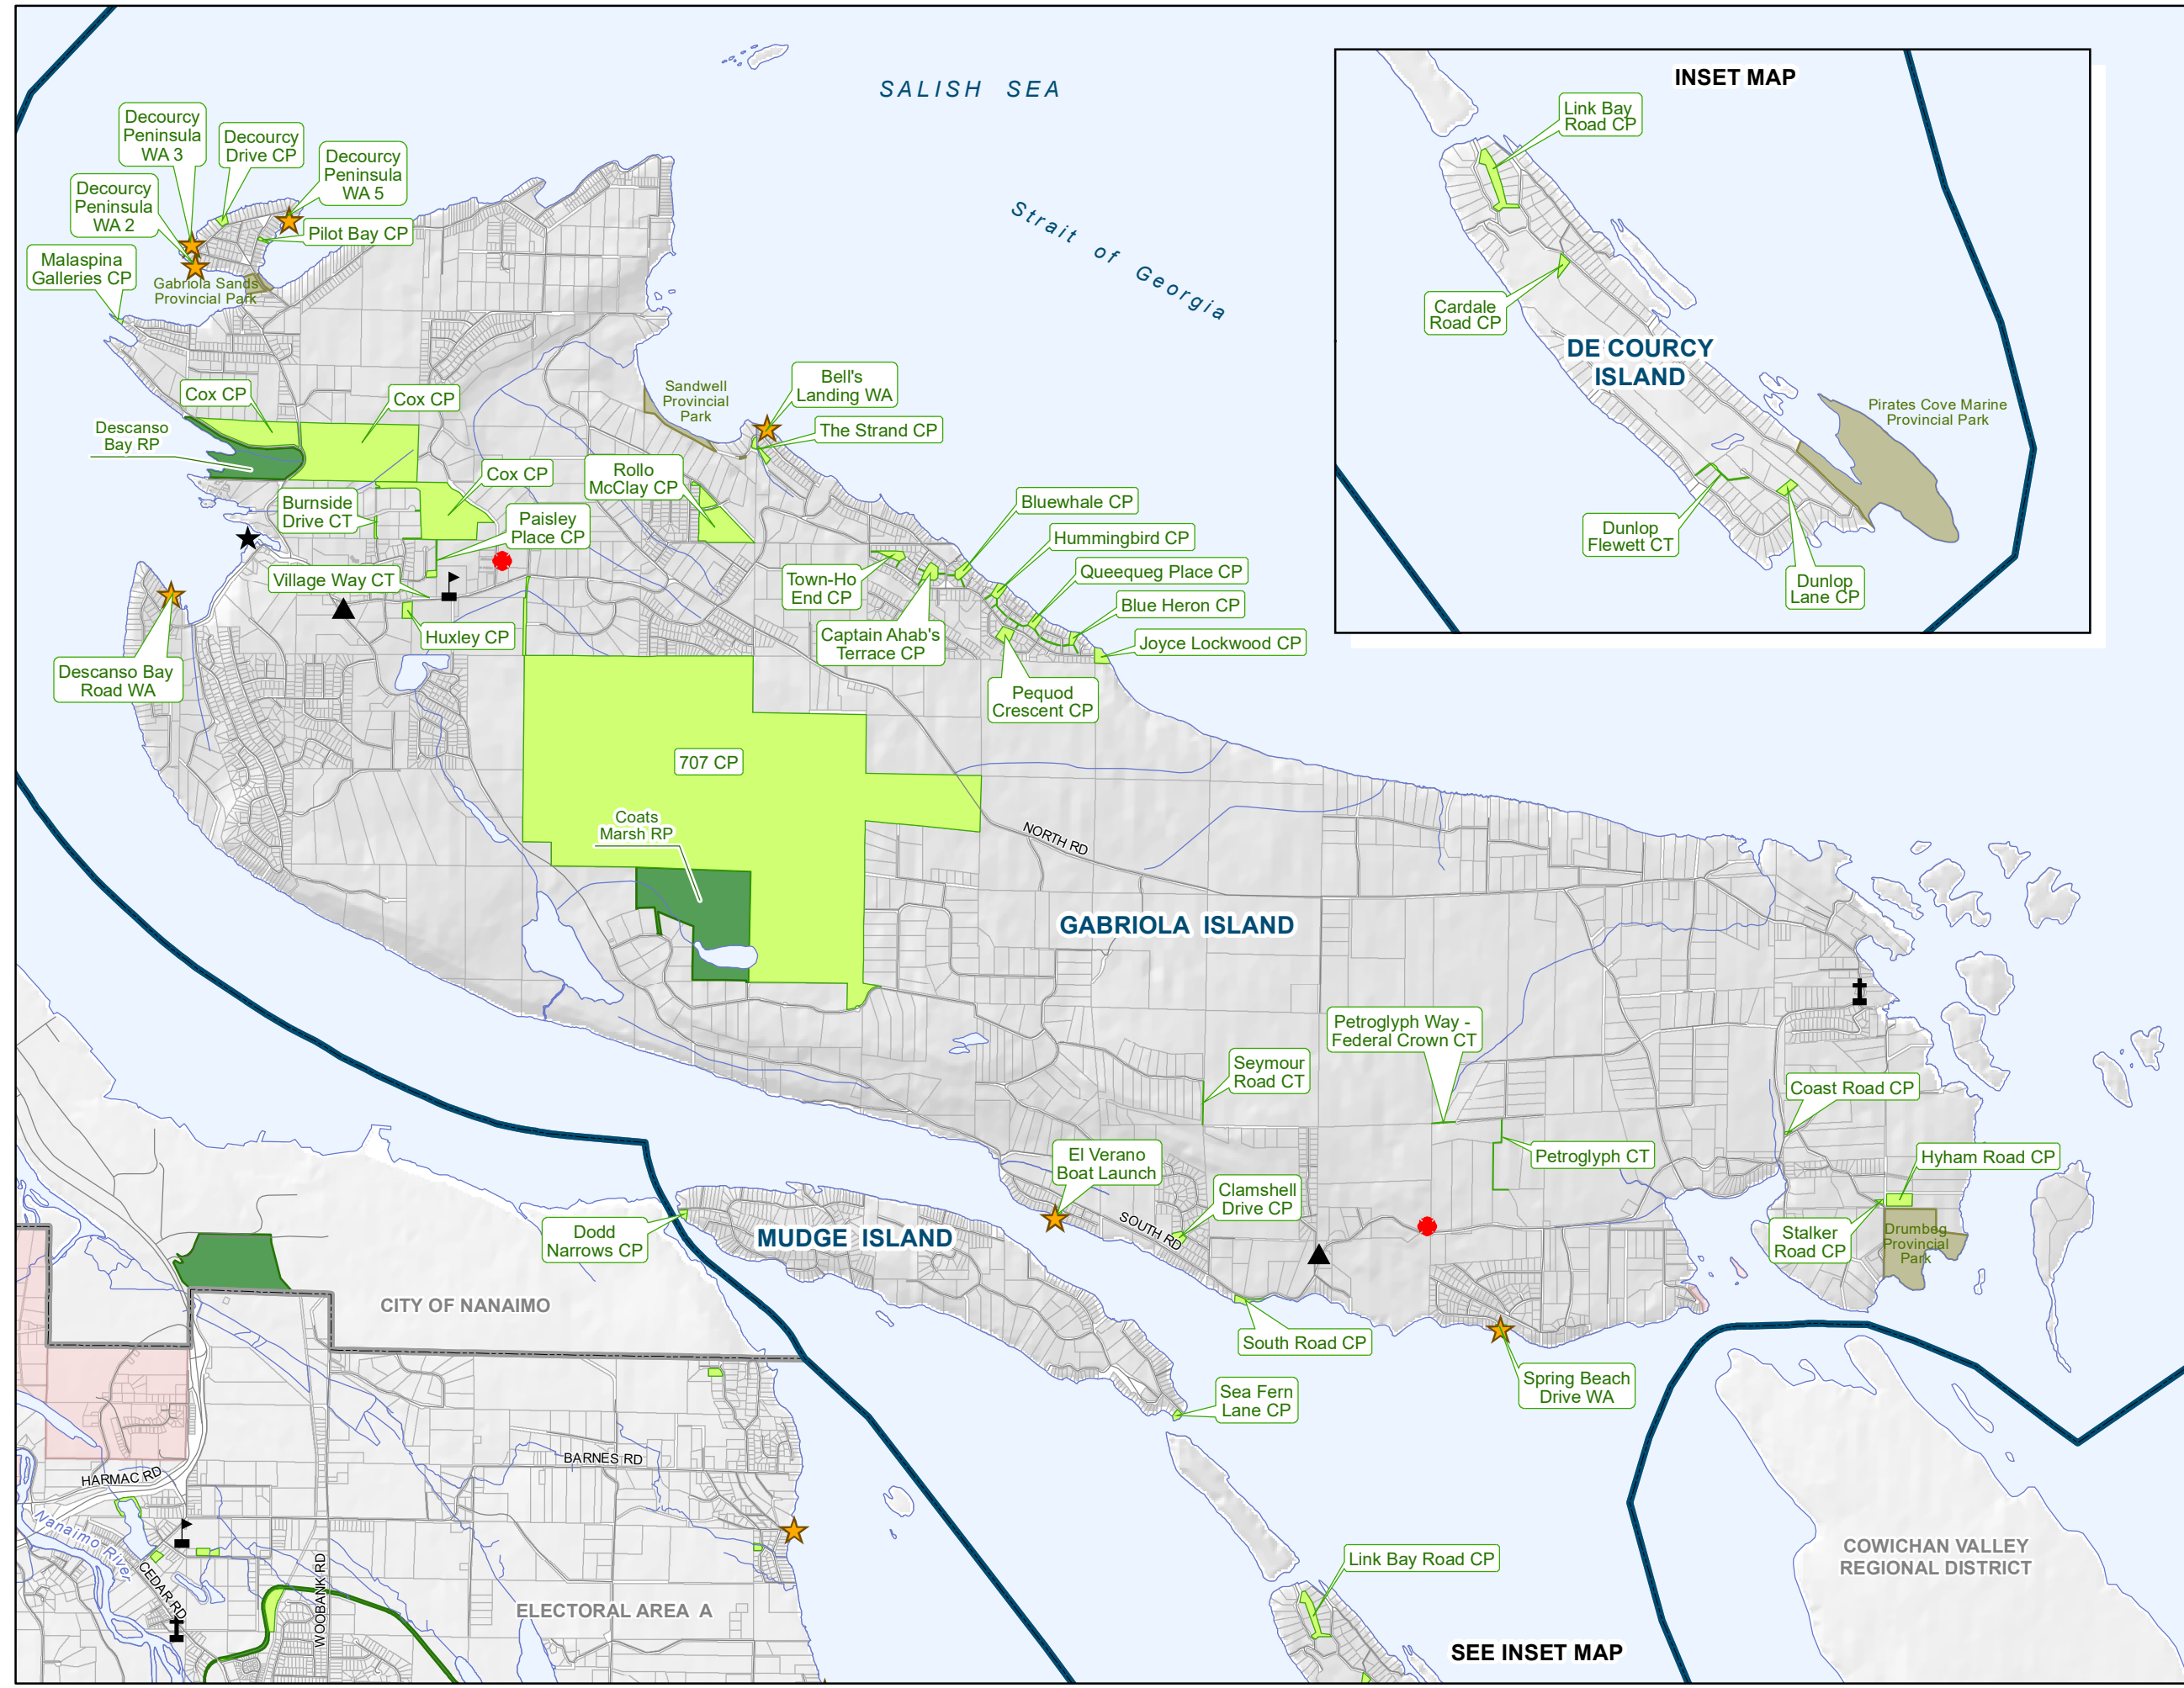

COMMUNITY PARKS PORTFOLIO

ELECTORAL AREA B

Legend

- Electoral Area B Boundary
- Electoral Area / Municipal Boundary
- Snuneymuxw First Nation

- RDN Improved Water Access
- Community Park / Trail
- Regional Park / Trail
- Provincial Park

- Church
- Community Hall
- Fire Hall
- School
- Gabriola Island Ferry Terminal

Note:
 CP - Community Park
 CT - Community Trail
 RP - Regional Park
 RT - Regional Trail

SEE INSET MAP