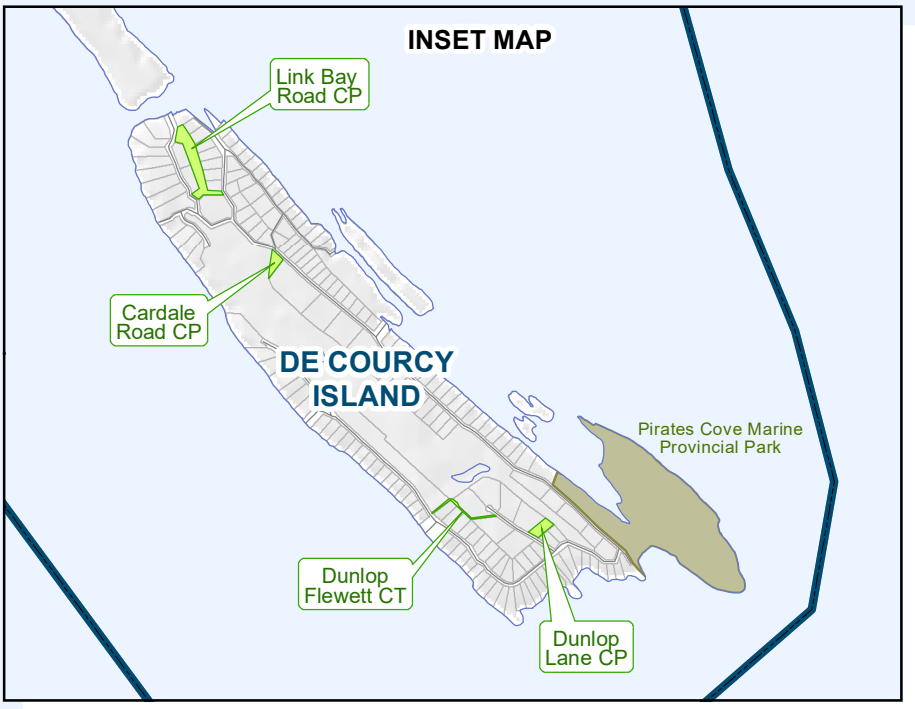

COMMUNITY PARKS PORTFOLIO

ELECTORAL AREA B

Legend

- Electoral Area B Boundary
- Electoral Area / Municipal Boundary
- Snuneymuxw First Nation

- RDN Improved Water Access
- Community Park / Trail
- Regional Park / Trail
- Provincial Park

- Church
- Community Hall
- Fire Hall
- School
- Gabriola Island Ferry Terminal

Note:
 CP - Community Park
 CT - Community Trail
 RP - Regional Park
 RT - Regional Trail

SEE INSET MAP